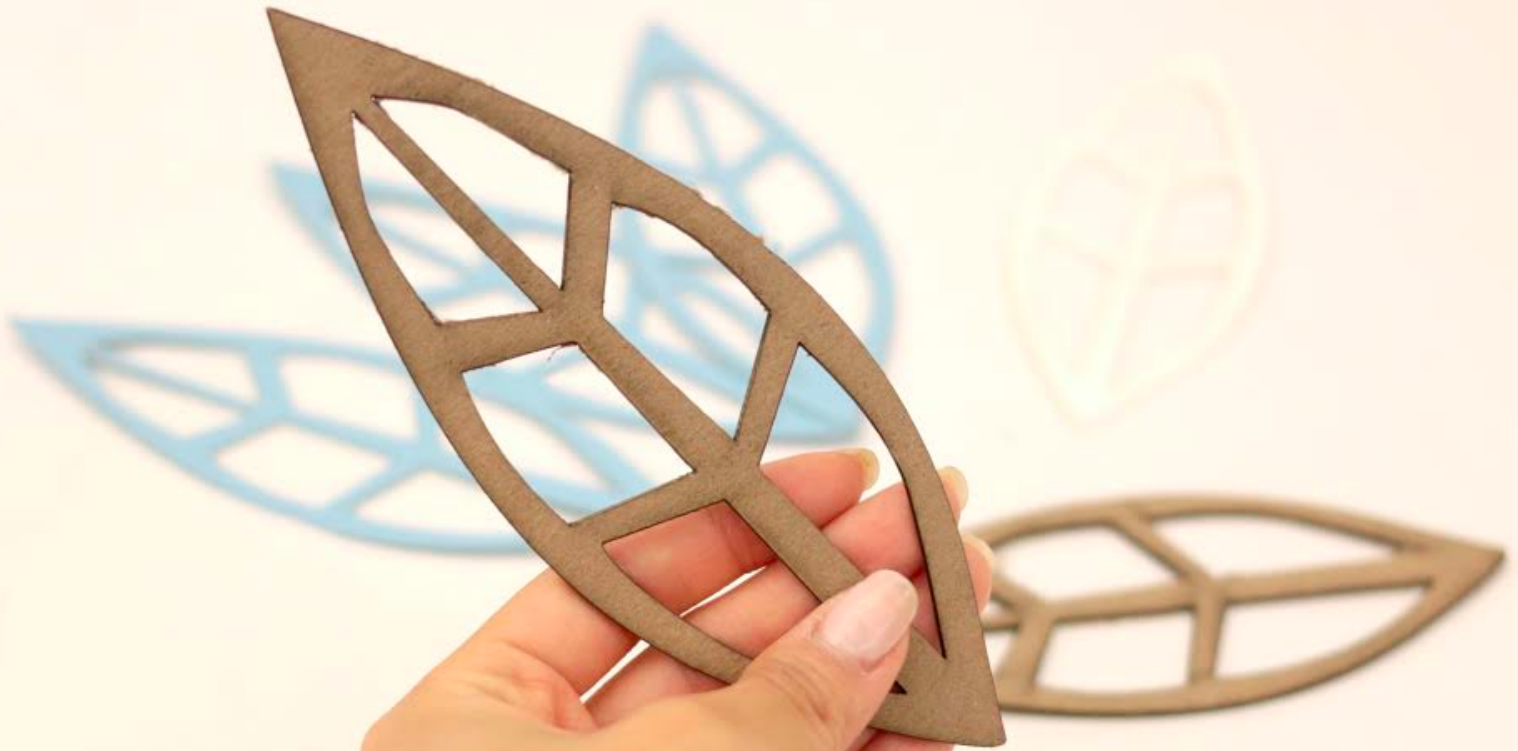

ASSIGNMENT
No. 1

STREET ARTIST

PHYSICAL GRAFFITI

JOANNA CHIN & GRACE JUN

who

VERA RIVERA

Based in New York City, born in Virginia and raised in New Mexico.

She travels the world, including stints in London / Istanbul / Mexico City / Los Angeles / Barcelona / Paris / Lima / Buenos Aires / Rio de Janeiro & São Paulo, her body of creative work explores architecture, graffiti, and unembellished details of densely populated areas.

HOW WE INTERPRETED HER WORK

A Rubber Shoe Stamp

B Cut-out Sticky Leaves

C Camouflaged Signature Stencil Leaves

Her use of craft and stencils
Shadow as stencil

FINI.