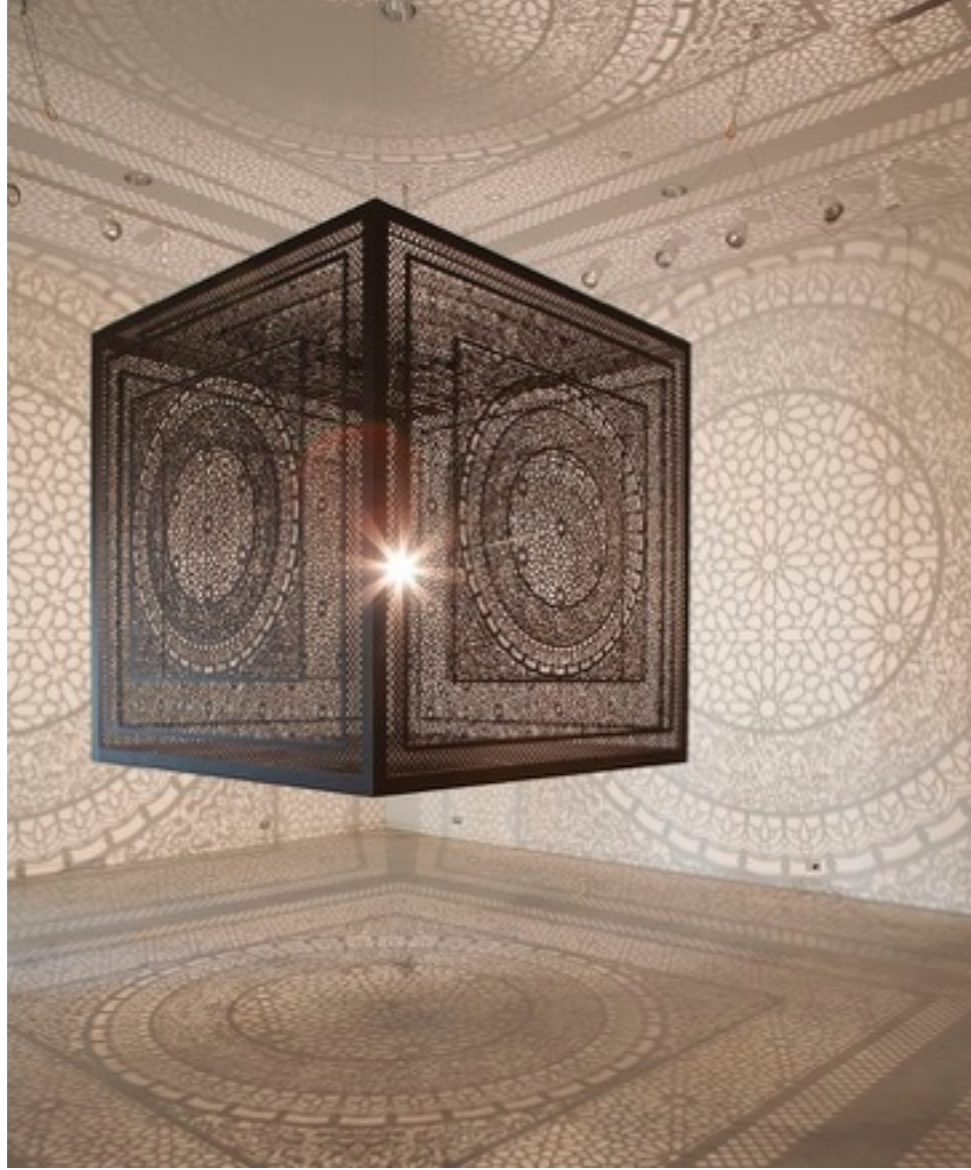

# INSTALLATION

VICKY YADID | PHYSICAL GRAFFITI | FALL 2015

CONCEPT

## HOSPITAL AREA

COMBINATION OF PREVIOUS IDEAS/INTERESTS

HOSPITAL AREA -> LIMITATIONS (DUE TO TIME FRAME)

ART INSIDE HOSPITAL / MANDALA VISUALS

DODECAHEDRON (12 REGULAR PENTAGON SIDES)

ACRYLIC

LASER CUT

LIGHT / PROJECTION