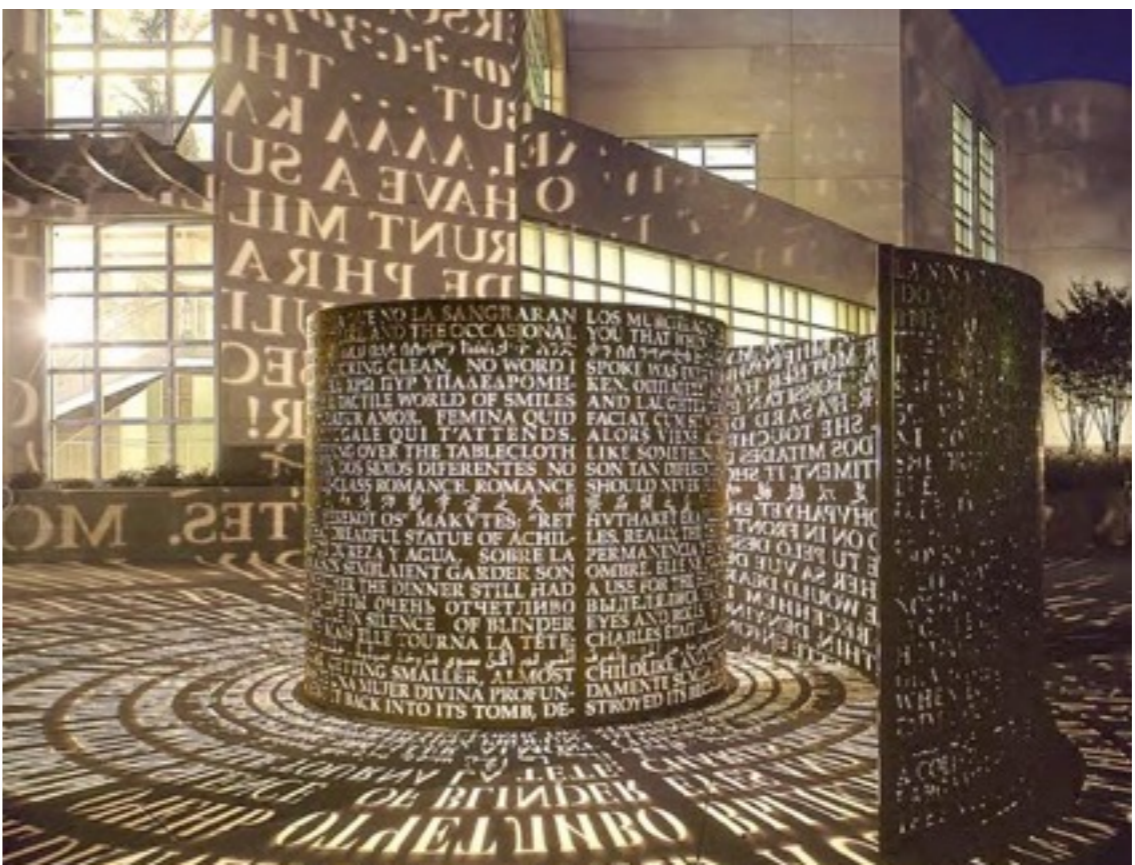

## HOSPITAL AREA

COMBINATION OF PREVIOUS IDEAS/INTERESTS

HOSPITAL AREA -> LIMITATIONS (DUE TO TIME FRAME)

ART INSIDE HOSPITAL / MANDALA VISUALS

DODECAHEDRON (12 REGULAR PENTAGON SIDES)

ACRYLIC

LASER CUT

LIGHT / PROJECTION