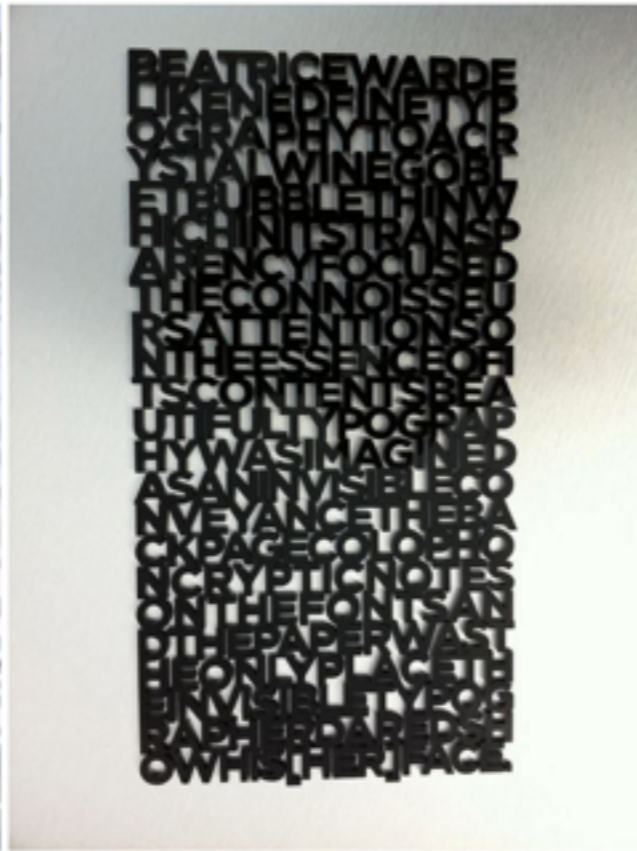

# INSTALLATION

VICKY YADID | PHYSICAL GRAFFITI | FALL 2015

CONCEPT

# POSITIVE WALL + BUTTERFLY WALL

## HOSPITAL AREA

COMBINATION OF PREVIOUS IDEAS/INTERESTS

HOSPITAL AREA -> LIMITATIONS (DUE TO TIME FRAME)

ART INSIDE HOSPITAL / MANDALA VISUALS

DODECAHEDRON (12 REGULAR PENTAGON SIDES)

ACRYLIC

LASER CUT

LIGHT / PROJECTION